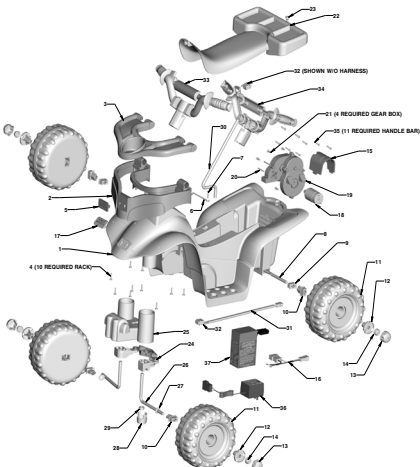

K0452 Lil KFX (TRU) Toddler Series

Age Range:	12-36 months
Weight Limit:	40 lbs
Surfaces:	Grass/Asphalt/Hard
Speed:	2 MPH Forward Green Body/Yellow Seat/Black Wheels
Colors:	Seat/Black Wheels
Intro:	2006
Suggested Retail:	\$79.99 26.250 x 13 x 16.375;
Box Dimensions:	17 lbs.
Warranty:	One Year Vehicle Six Months Battery

Item	Part Number	Description	QTY	Item	Part Number	Description	QTY
1	N/A	CHASSIS DRILLED	1	24	K0451-9329	STEERING LINKAGE ASSY	1
2	NA	RACK	1	25	K0452-2139	BRUSH GUARD	1
3	J8473-2129	LID, STORAGE RACK	1	26	77760-4519	FRONT AXLE	2
4	0912-8001	#8 X .750 PH PLAS SCREW	10	27	0801-0253	5/16 TIGHT TOL WASHER	2
5	00801-1503	PW-EMBLEM	1	28	J8473-2359	STEERING ROD CAP	1
6	74230-4129	BATTERY RETAINER	1	29	00905-0116	3/18-16 NYLOK HEX NUT	1
7	0801-0228	#8-18 X 7/8 AB PHIL TRUSS SCREW	1	30	J8473-4539	STEERING COLUMN	1
8	77760-4529	REAR AXLE	1	31	3800-7785	HANDLEBAR HARNESS 1	1
9	76920-2549	BUSHING, RECT NO EXT	2	32	00801-0697	SWITCH, SIGNALUX	1
10	76920-2659	BUSHING, RECT W/EXT	4	33	K0452-9209	*HANDLEBAR, FRONT	1
11	77760-2119	WHEEL	4	34	K0452-9209	*HANDLEBAR, REAR	1
12	77768-2129	WHEEL BUSHING	4	35	0912-6002	#6 X .750 PLASTITE	11
13	K0452-2349	COVER, HUBCAP	4	36	00801-0976	CHARGER 4AH	1
14	0801-0604	.354 RETAINER PALNUT	4	37	00801-1230	6V, 4AMP BLUE BATTERY	1
15	K0452-2159	MOTOR COVER	1	PARTS NOT SHOWN			
16	77760-9699	MAIN HARNESS	1	Part Number	Description	QTY	
17	00801-1503	LOGO, PW-EMBLEM	1	00801-1567	Wrench	1	
18	00968-3700	ASSEMBLY, MOTOR, PINION	1	0801-0198	Lock Out Screw	1	
19	00968-3800	#10 GB BLK	1	00968-3900	Motor Gearbox Assy	1	
20	00801-0198	M3-.5 X 32 MM NYLOK SCREW	2	K0452-0920	MANUAL	1	
21	0801-0202	#8 x .500 PH PLAS SCREW	4	K0452-0310	DECAL SHEET	1	
22	J8473-2149	SEAT LABELED	1				
23	78570-2439	LOCK FASTENER	1				